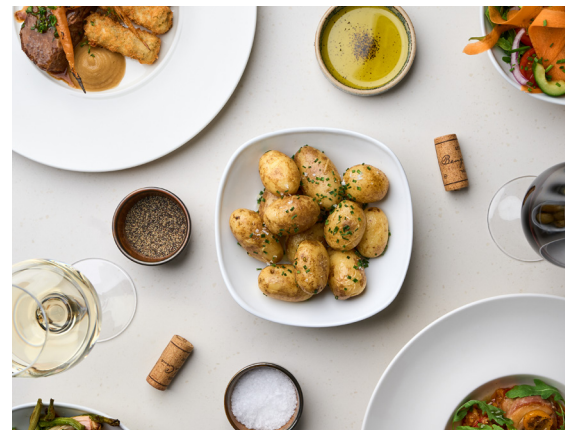

BREAKFAST & LUNCH

- **Kingfisher Breakfast**
  Two free-range eggs, bacon, sausage and tomato baked beans served with your choice of toast
- **Hearty Hot Lunch**
  One course lunch menu available on request
  (One meal choice per group)
- **Mixed Sandwich Platter**
  Served with salad, fries and unlimited tea/coffee
- **Desserts (Each)**

Tickets	Price
.....	£10.00
.....	From £18.00
.....	£14.00
.....	£6.50