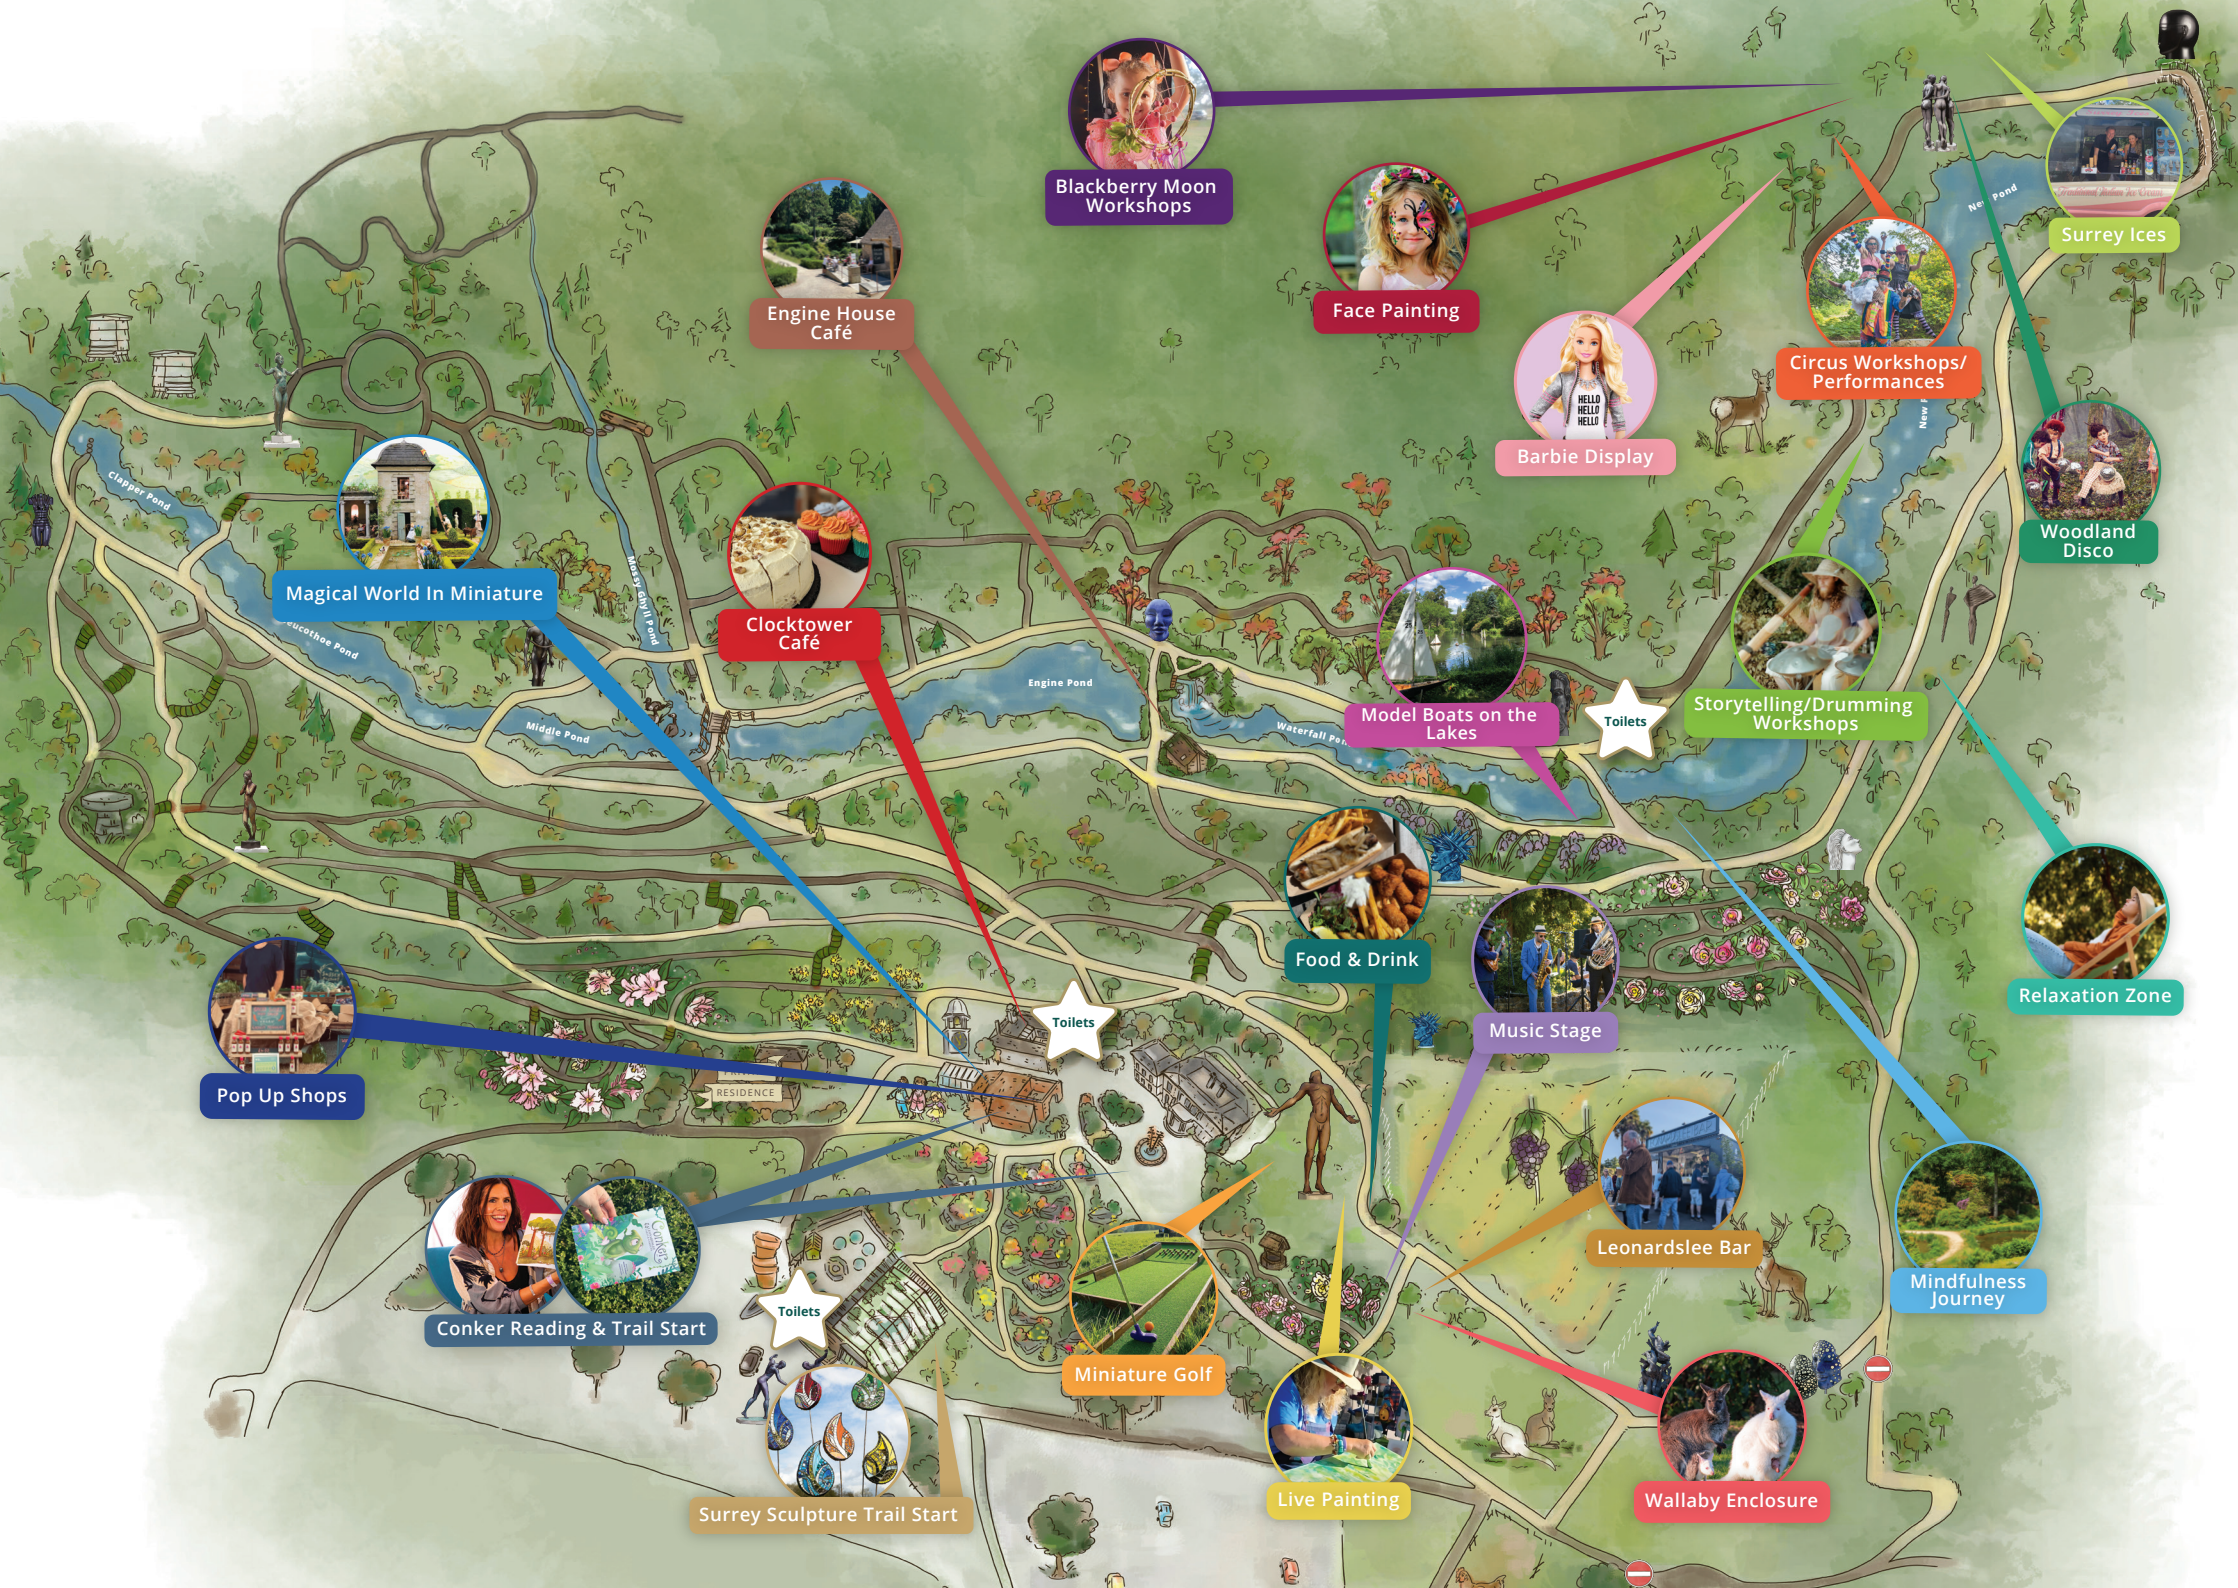

Blackberry Moon Workshops

Engine House Café

Face Painting

Barbie Display

Circus Workshops/Performances

Surrey Ices

Woodland Disco

Magical World In Miniature

Clocktower Café

Model Boats on the Lakes

Storytelling/Drumming Workshops

Toilets

Relaxation Zone

Pop Up Shops

Food & Drink

Music Stage

Toilets

Conker Reading & Trail Start

Toilets

Miniature Golf

Leonardslee Bar

Mindfulness Journey

Surrey Sculpture Trail Start

Live Painting

Wallaby Enclosure